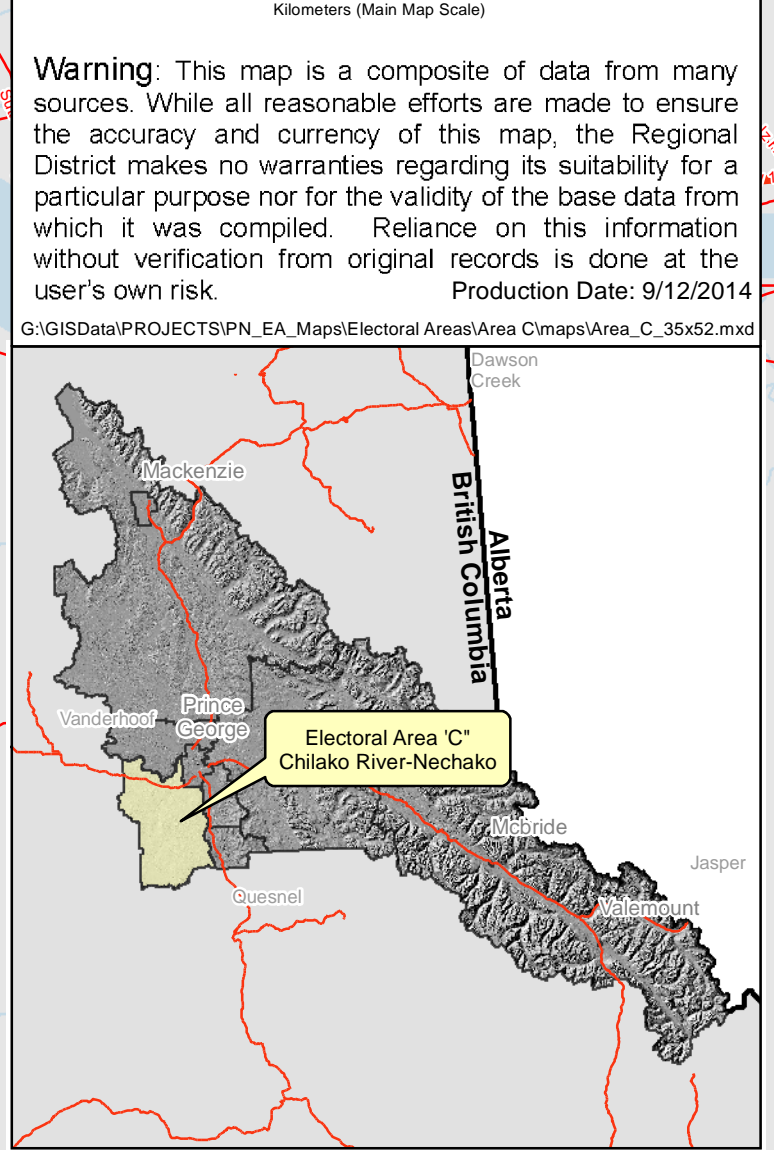

Electoral Area 'C' : Chilako River-Nechako

REGIONAL DISTRICT
of Fraser-Fort George

Bednesti Lake Inset

Nadsilnich (West) Lake Inset

Norman Lake Inset