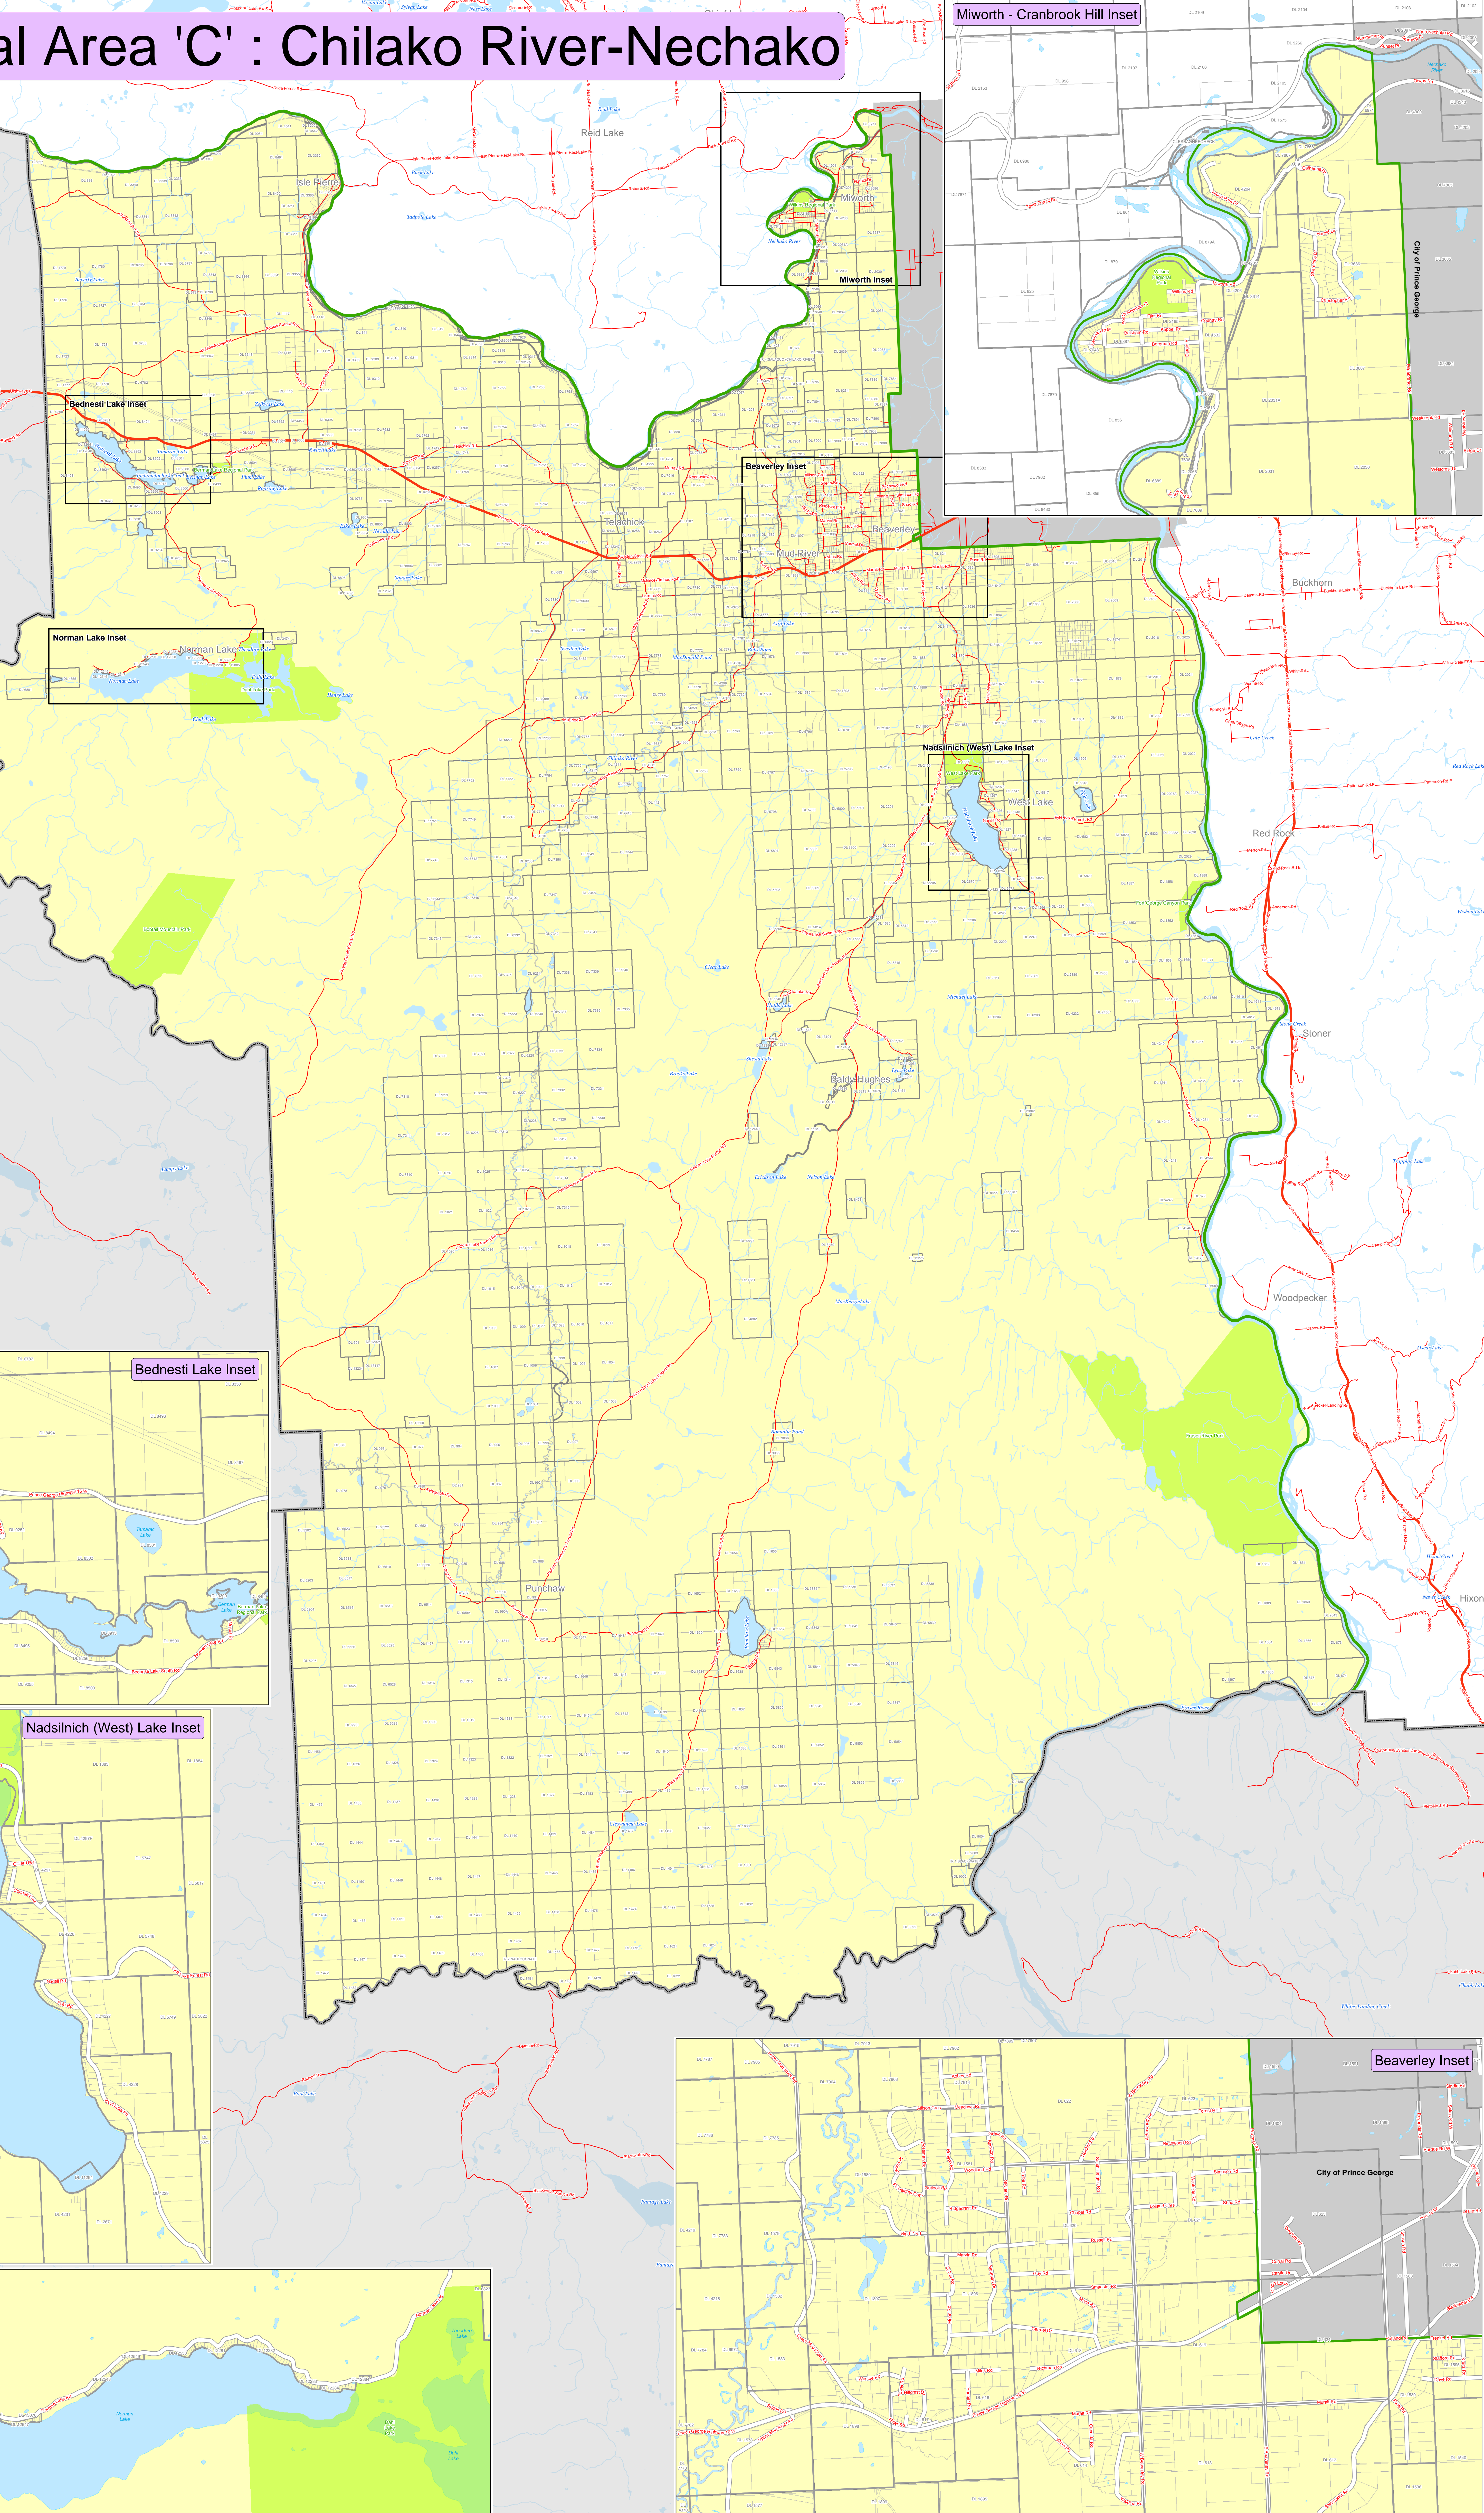

Electoral Area 'C' : Chilako River-Nechako

REGIONAL DISTRICT
of Fraser-Fort George

Bednesti Lake Inset

Nadsilnich (West) Lake Inset

Norman Lake Inset

Miworth - Cranbrook Hill Inset

Beaverley Inset