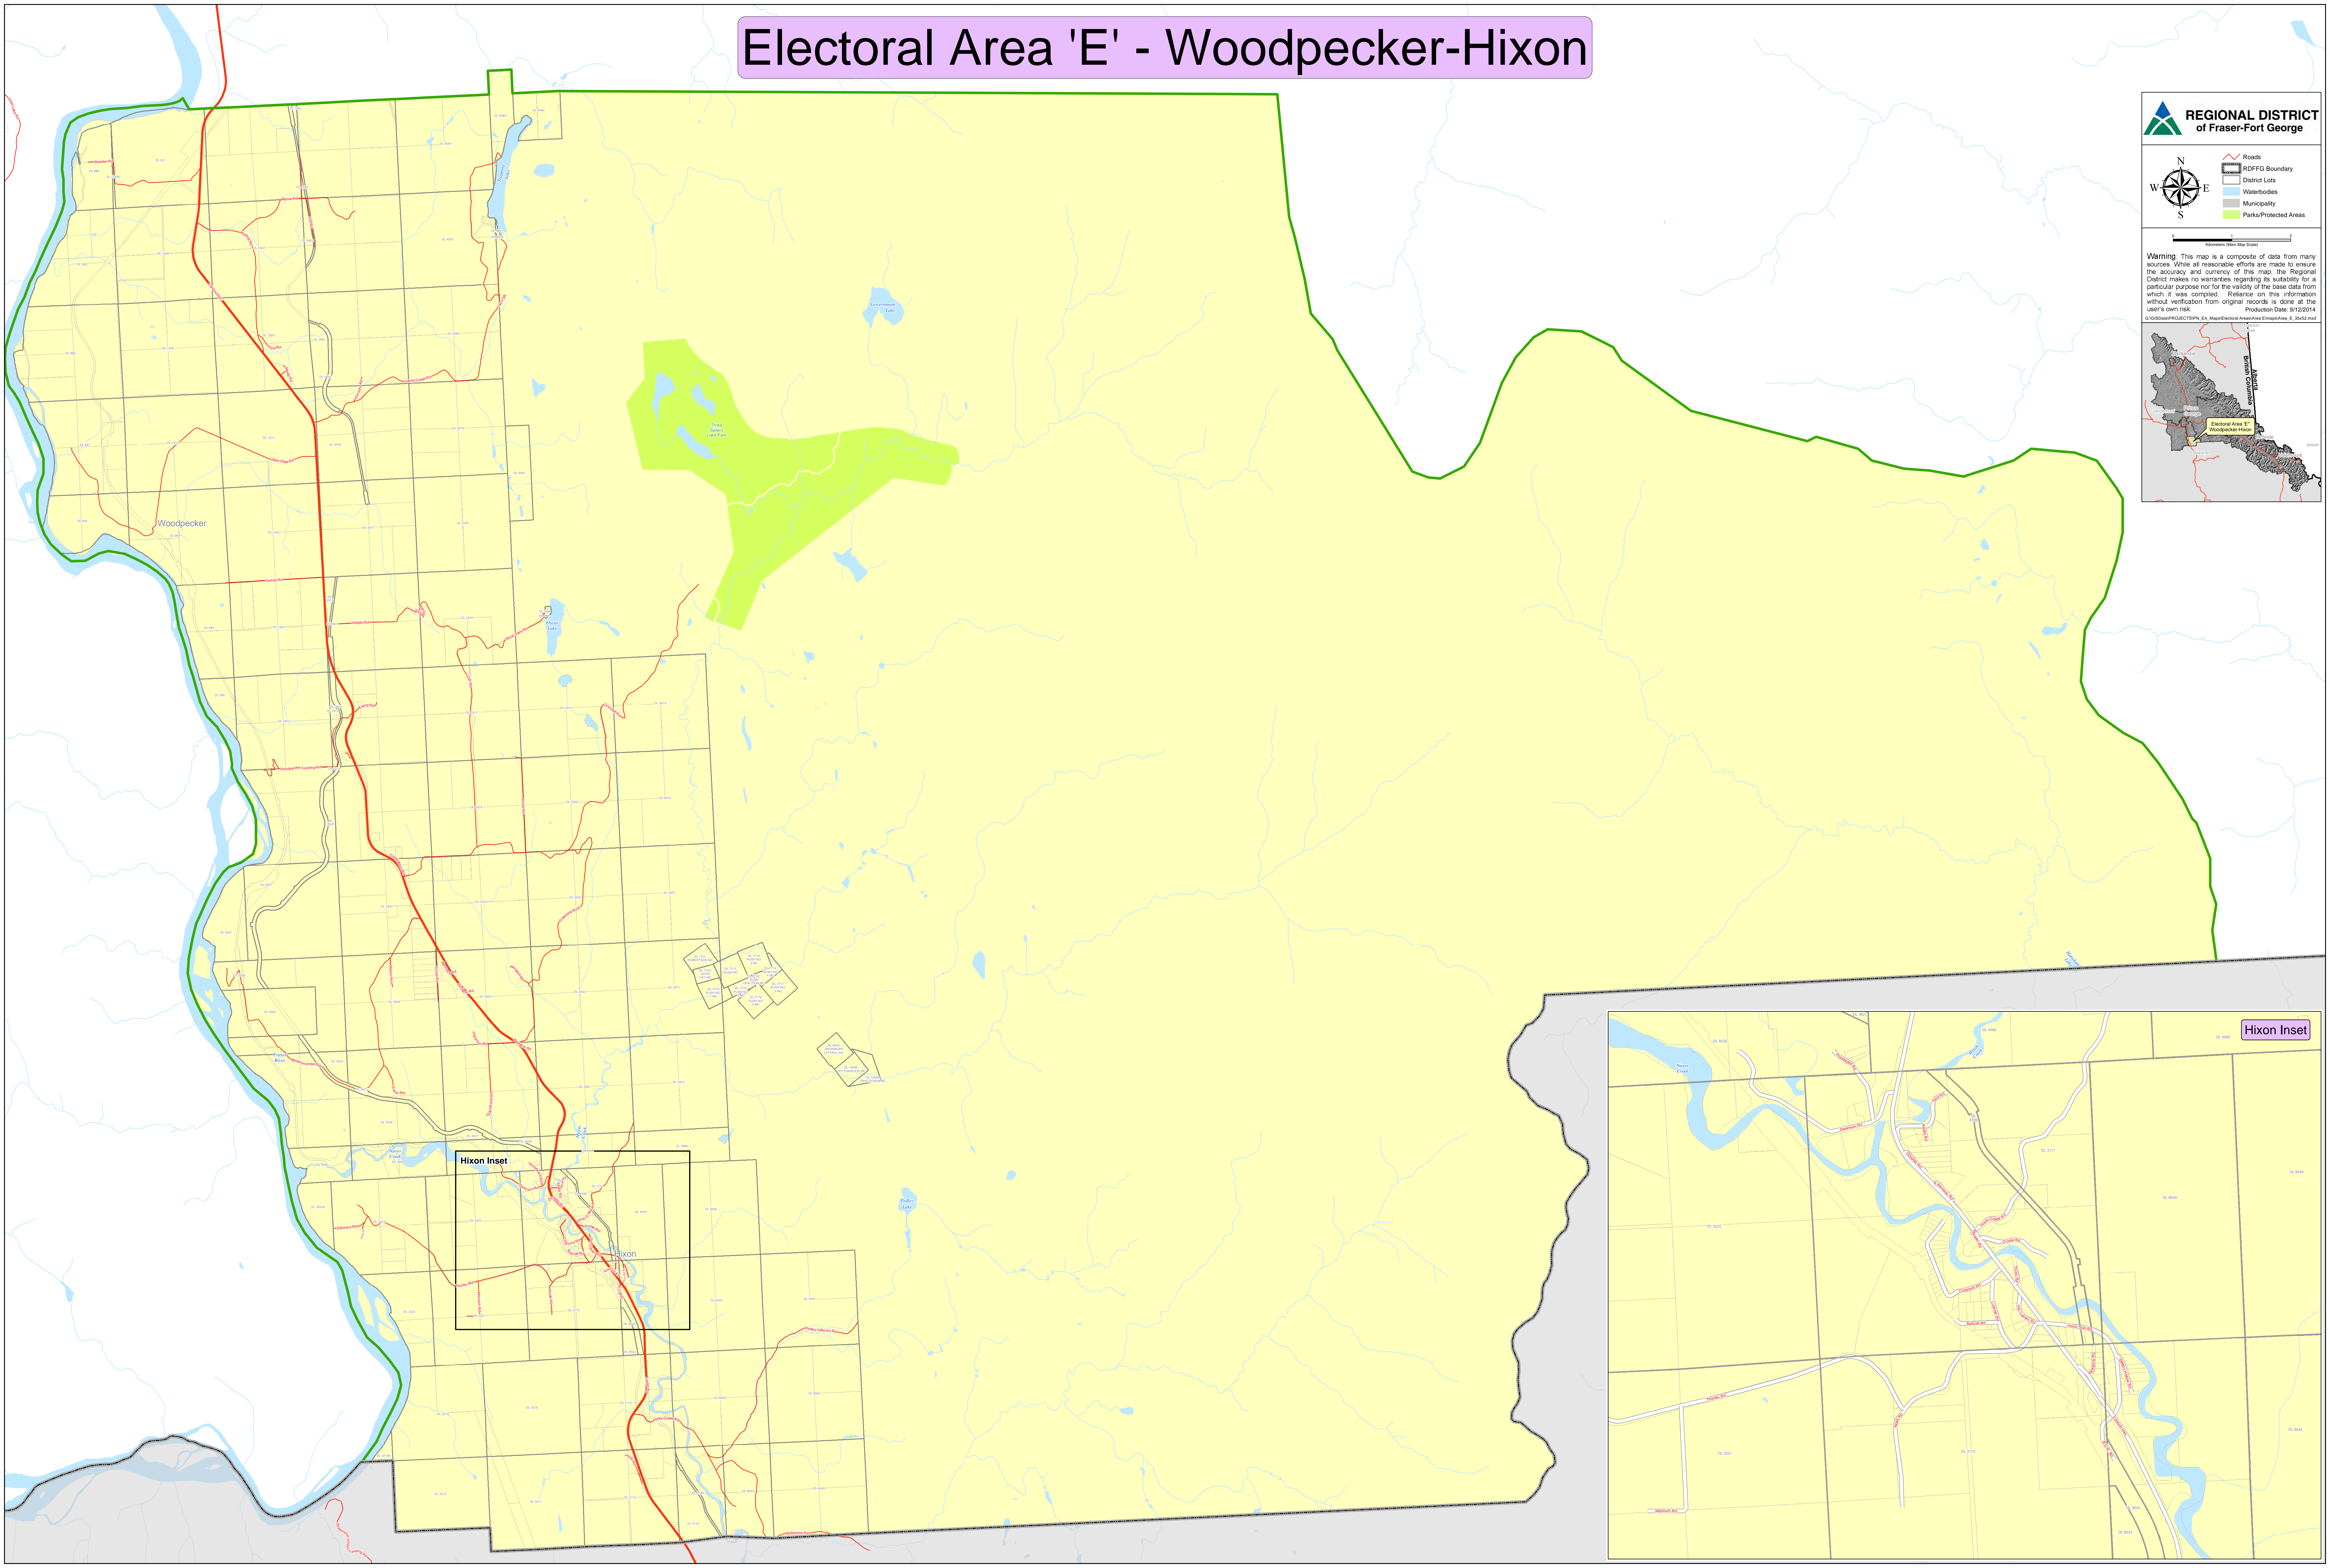

# Electoral Area 'E' - Woodpecker-Hixon

**REGIONAL DISTRICT**  
of Fraser-Fort George

N  
W E  
S

- Roads
- RDFFG Boundary
- District Lots
- Waterbodies
- Municipality
- Parks/Protected Areas

Warning: This map is a composite of data from many sources. While all reasonable efforts are made to ensure the accuracy and currency of this map, the Regional District makes no warranties regarding its suitability for a particular purpose nor for the validity of the base data from which it was compiled. Reliance on this information without verification from original records is done at the user's own risk. Production Date: 9/12/2014. © 2014 Regional District of Fraser-Fort George. All Rights Reserved.

Hixon Inset