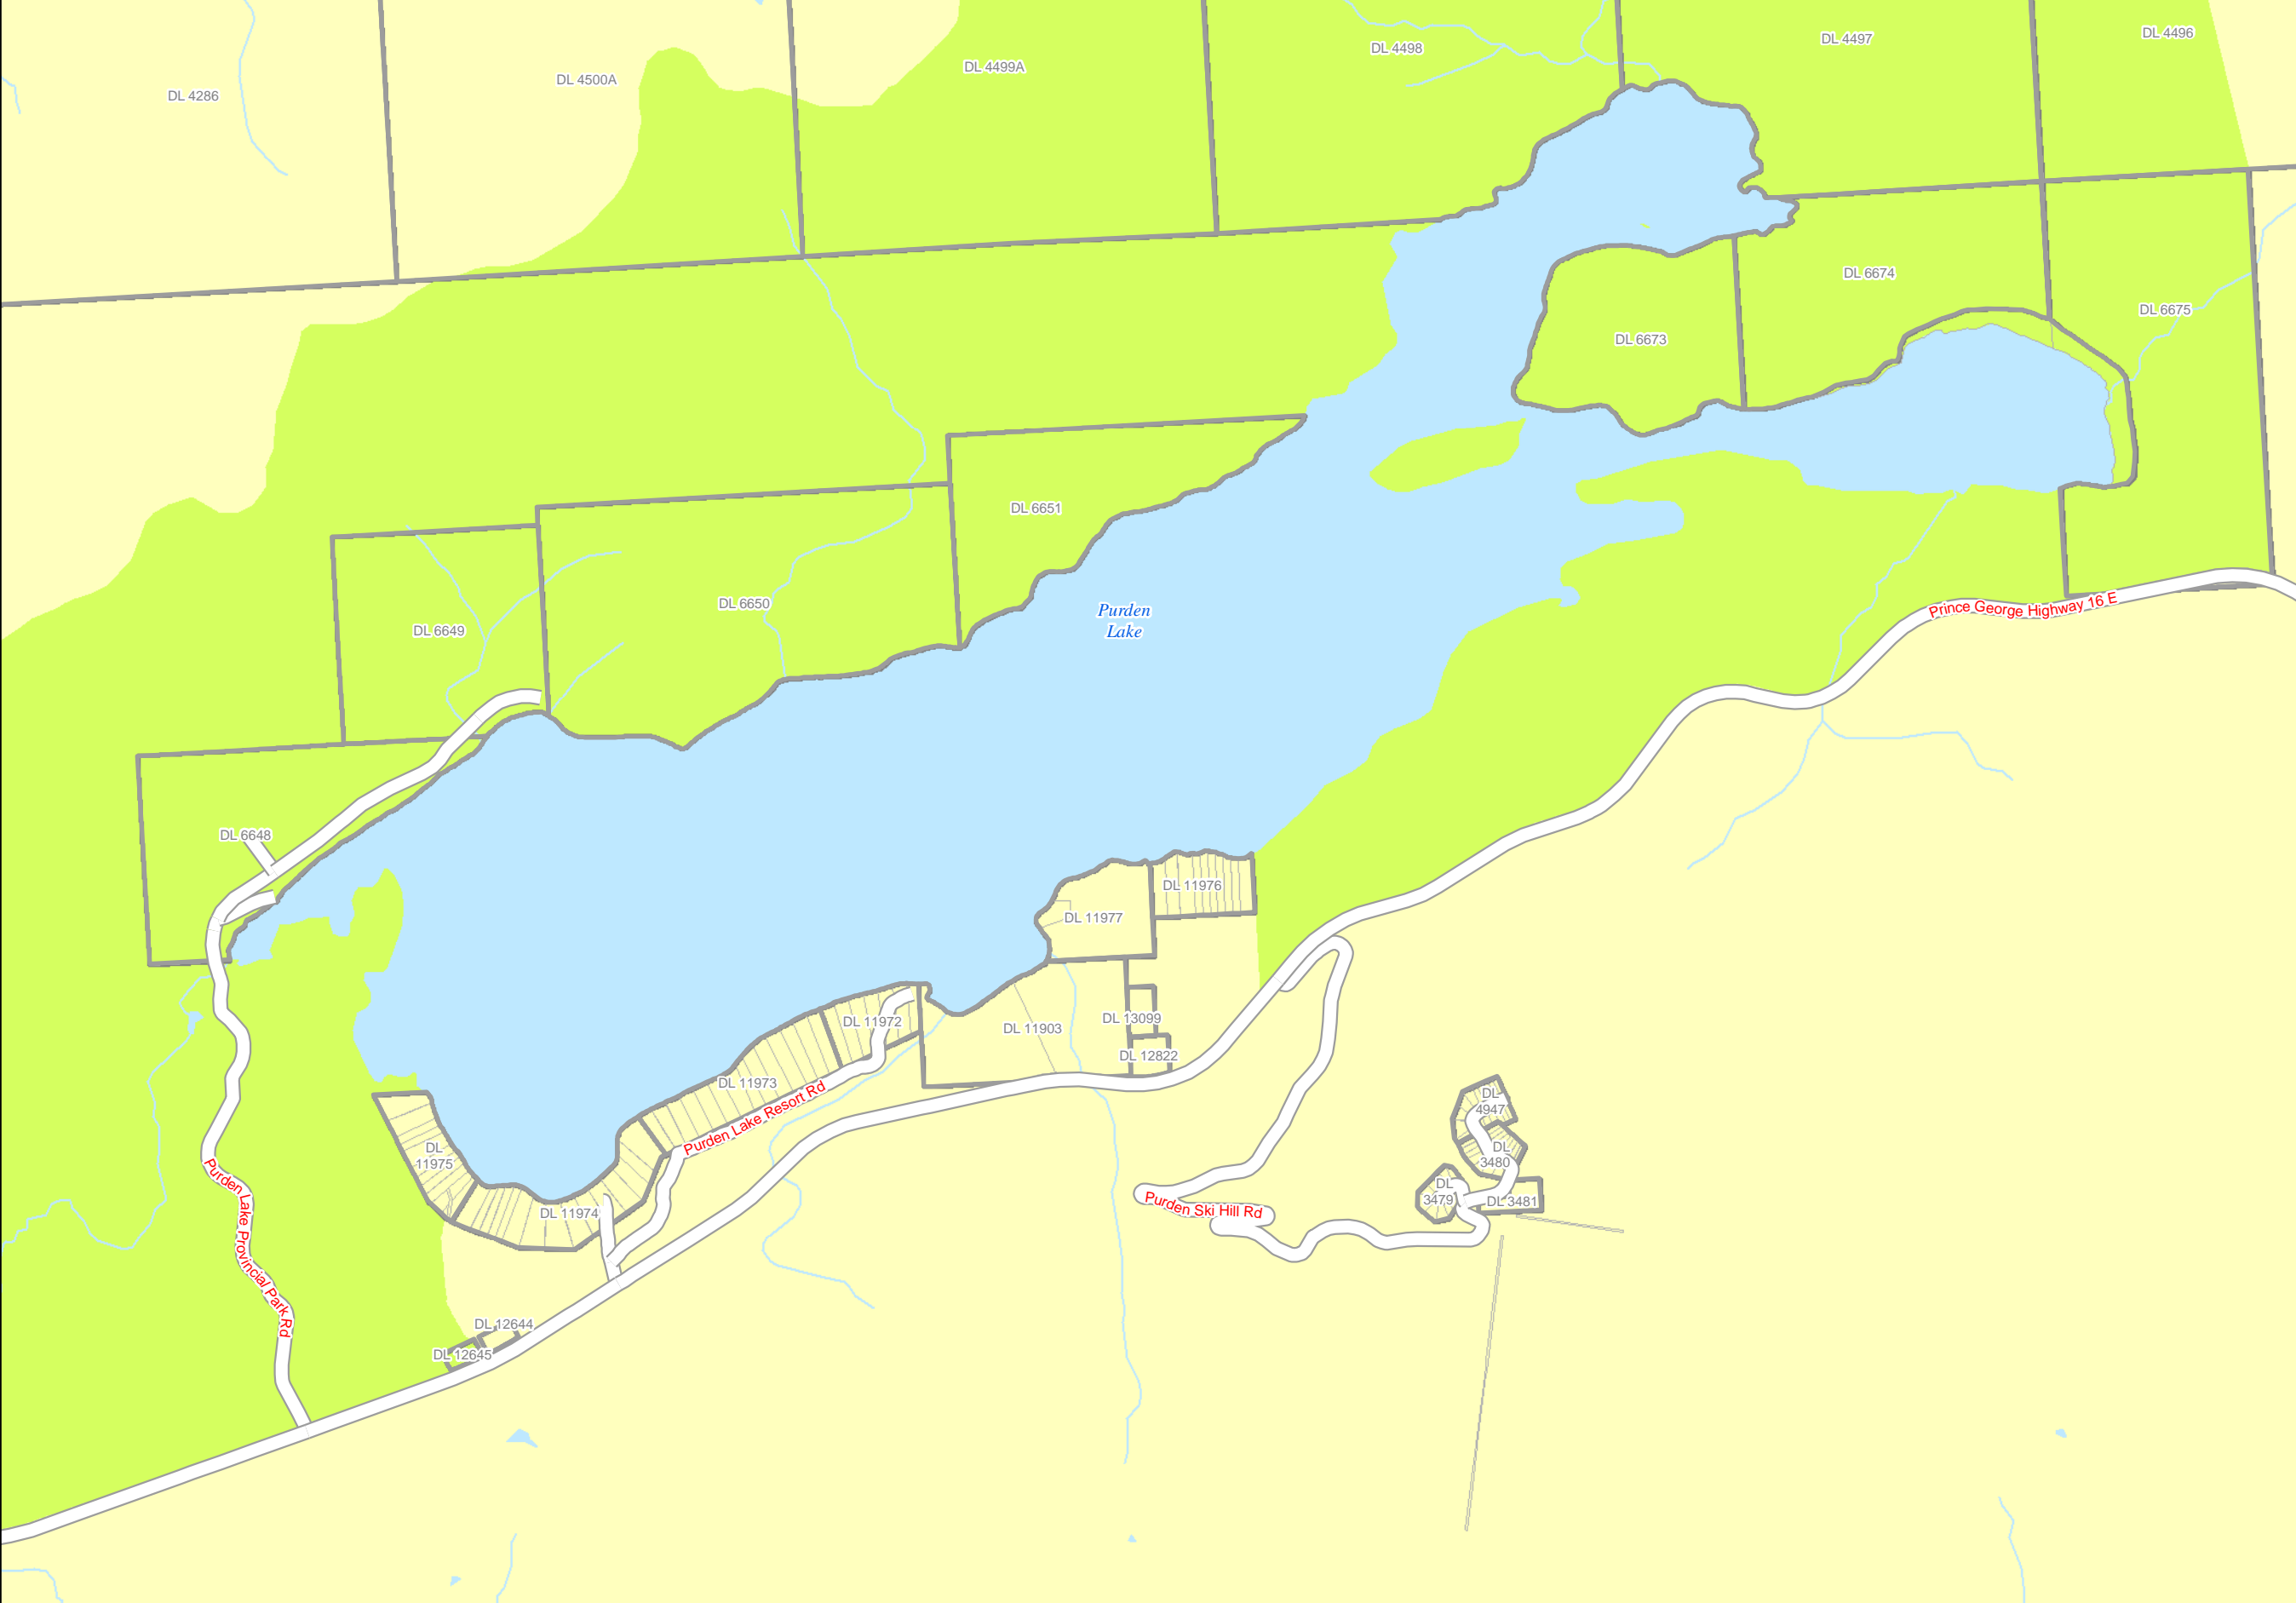

Sinclair Mills Inset

Electoral Area 'F' - Willow River-Upper Fraser

REGIONAL DISTRICT
of Fraser-Fort George

Purden Lake Inset