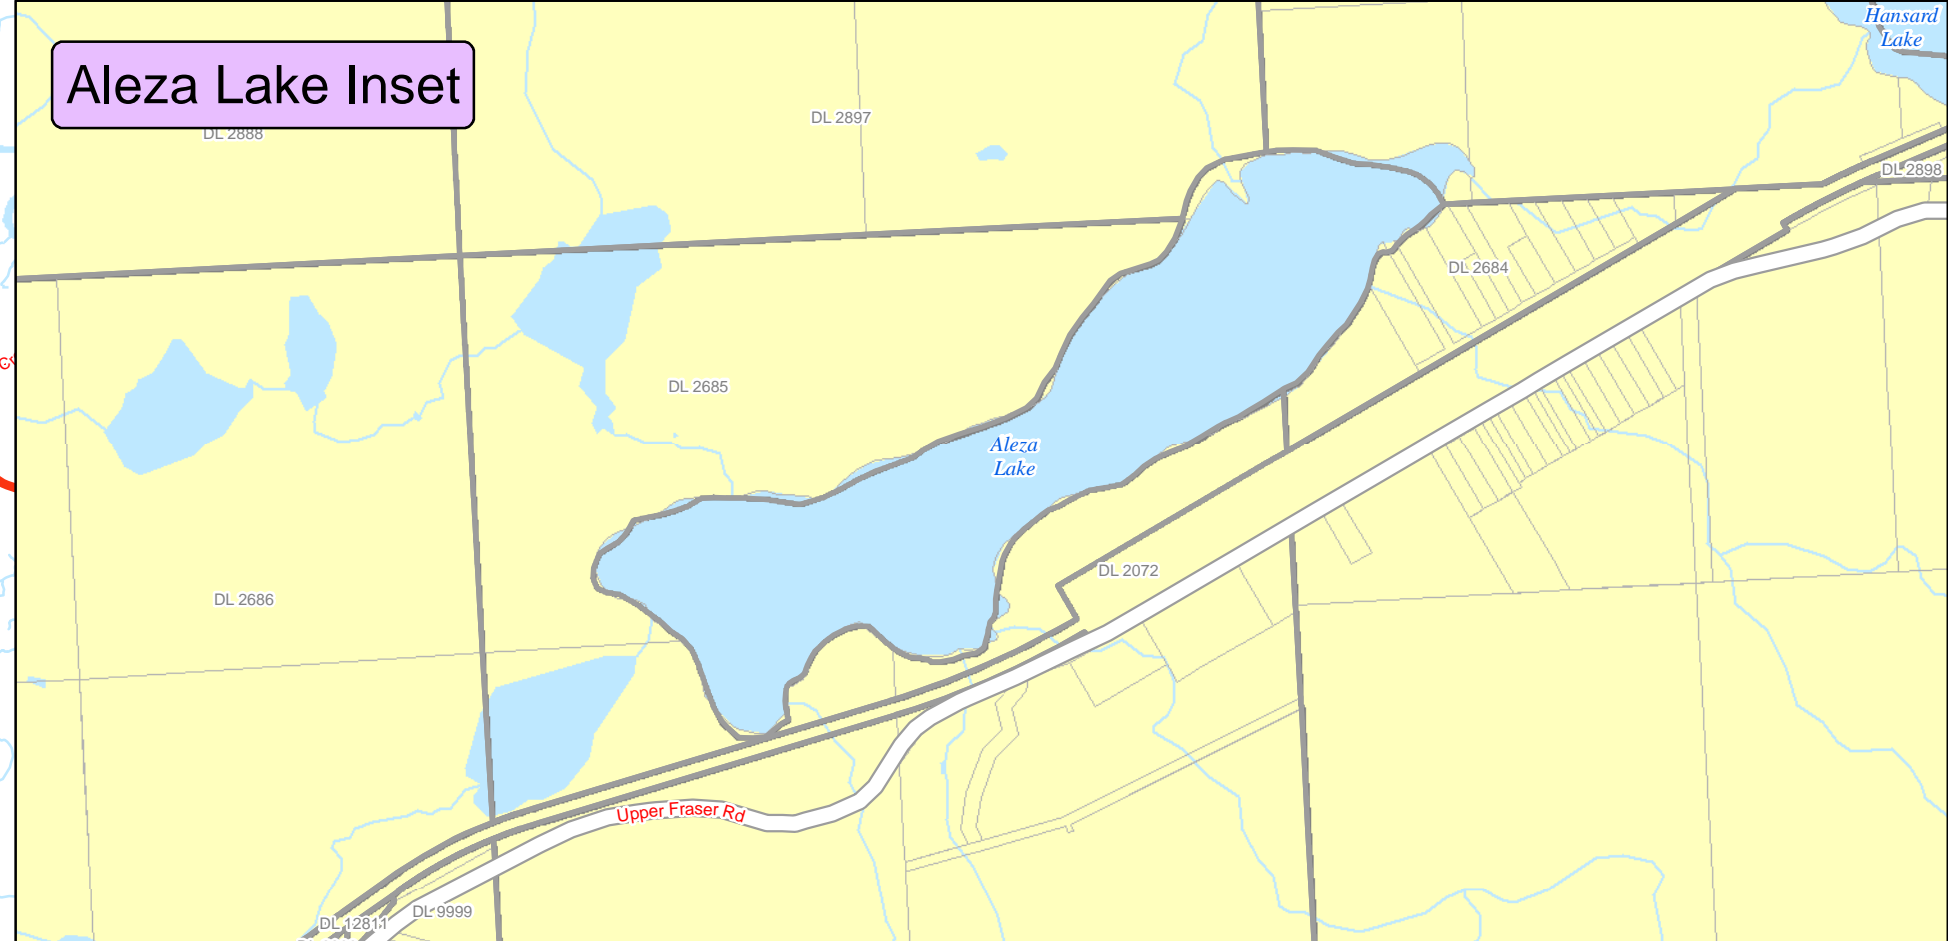

Willow River Inset

Aleza Lake Inset