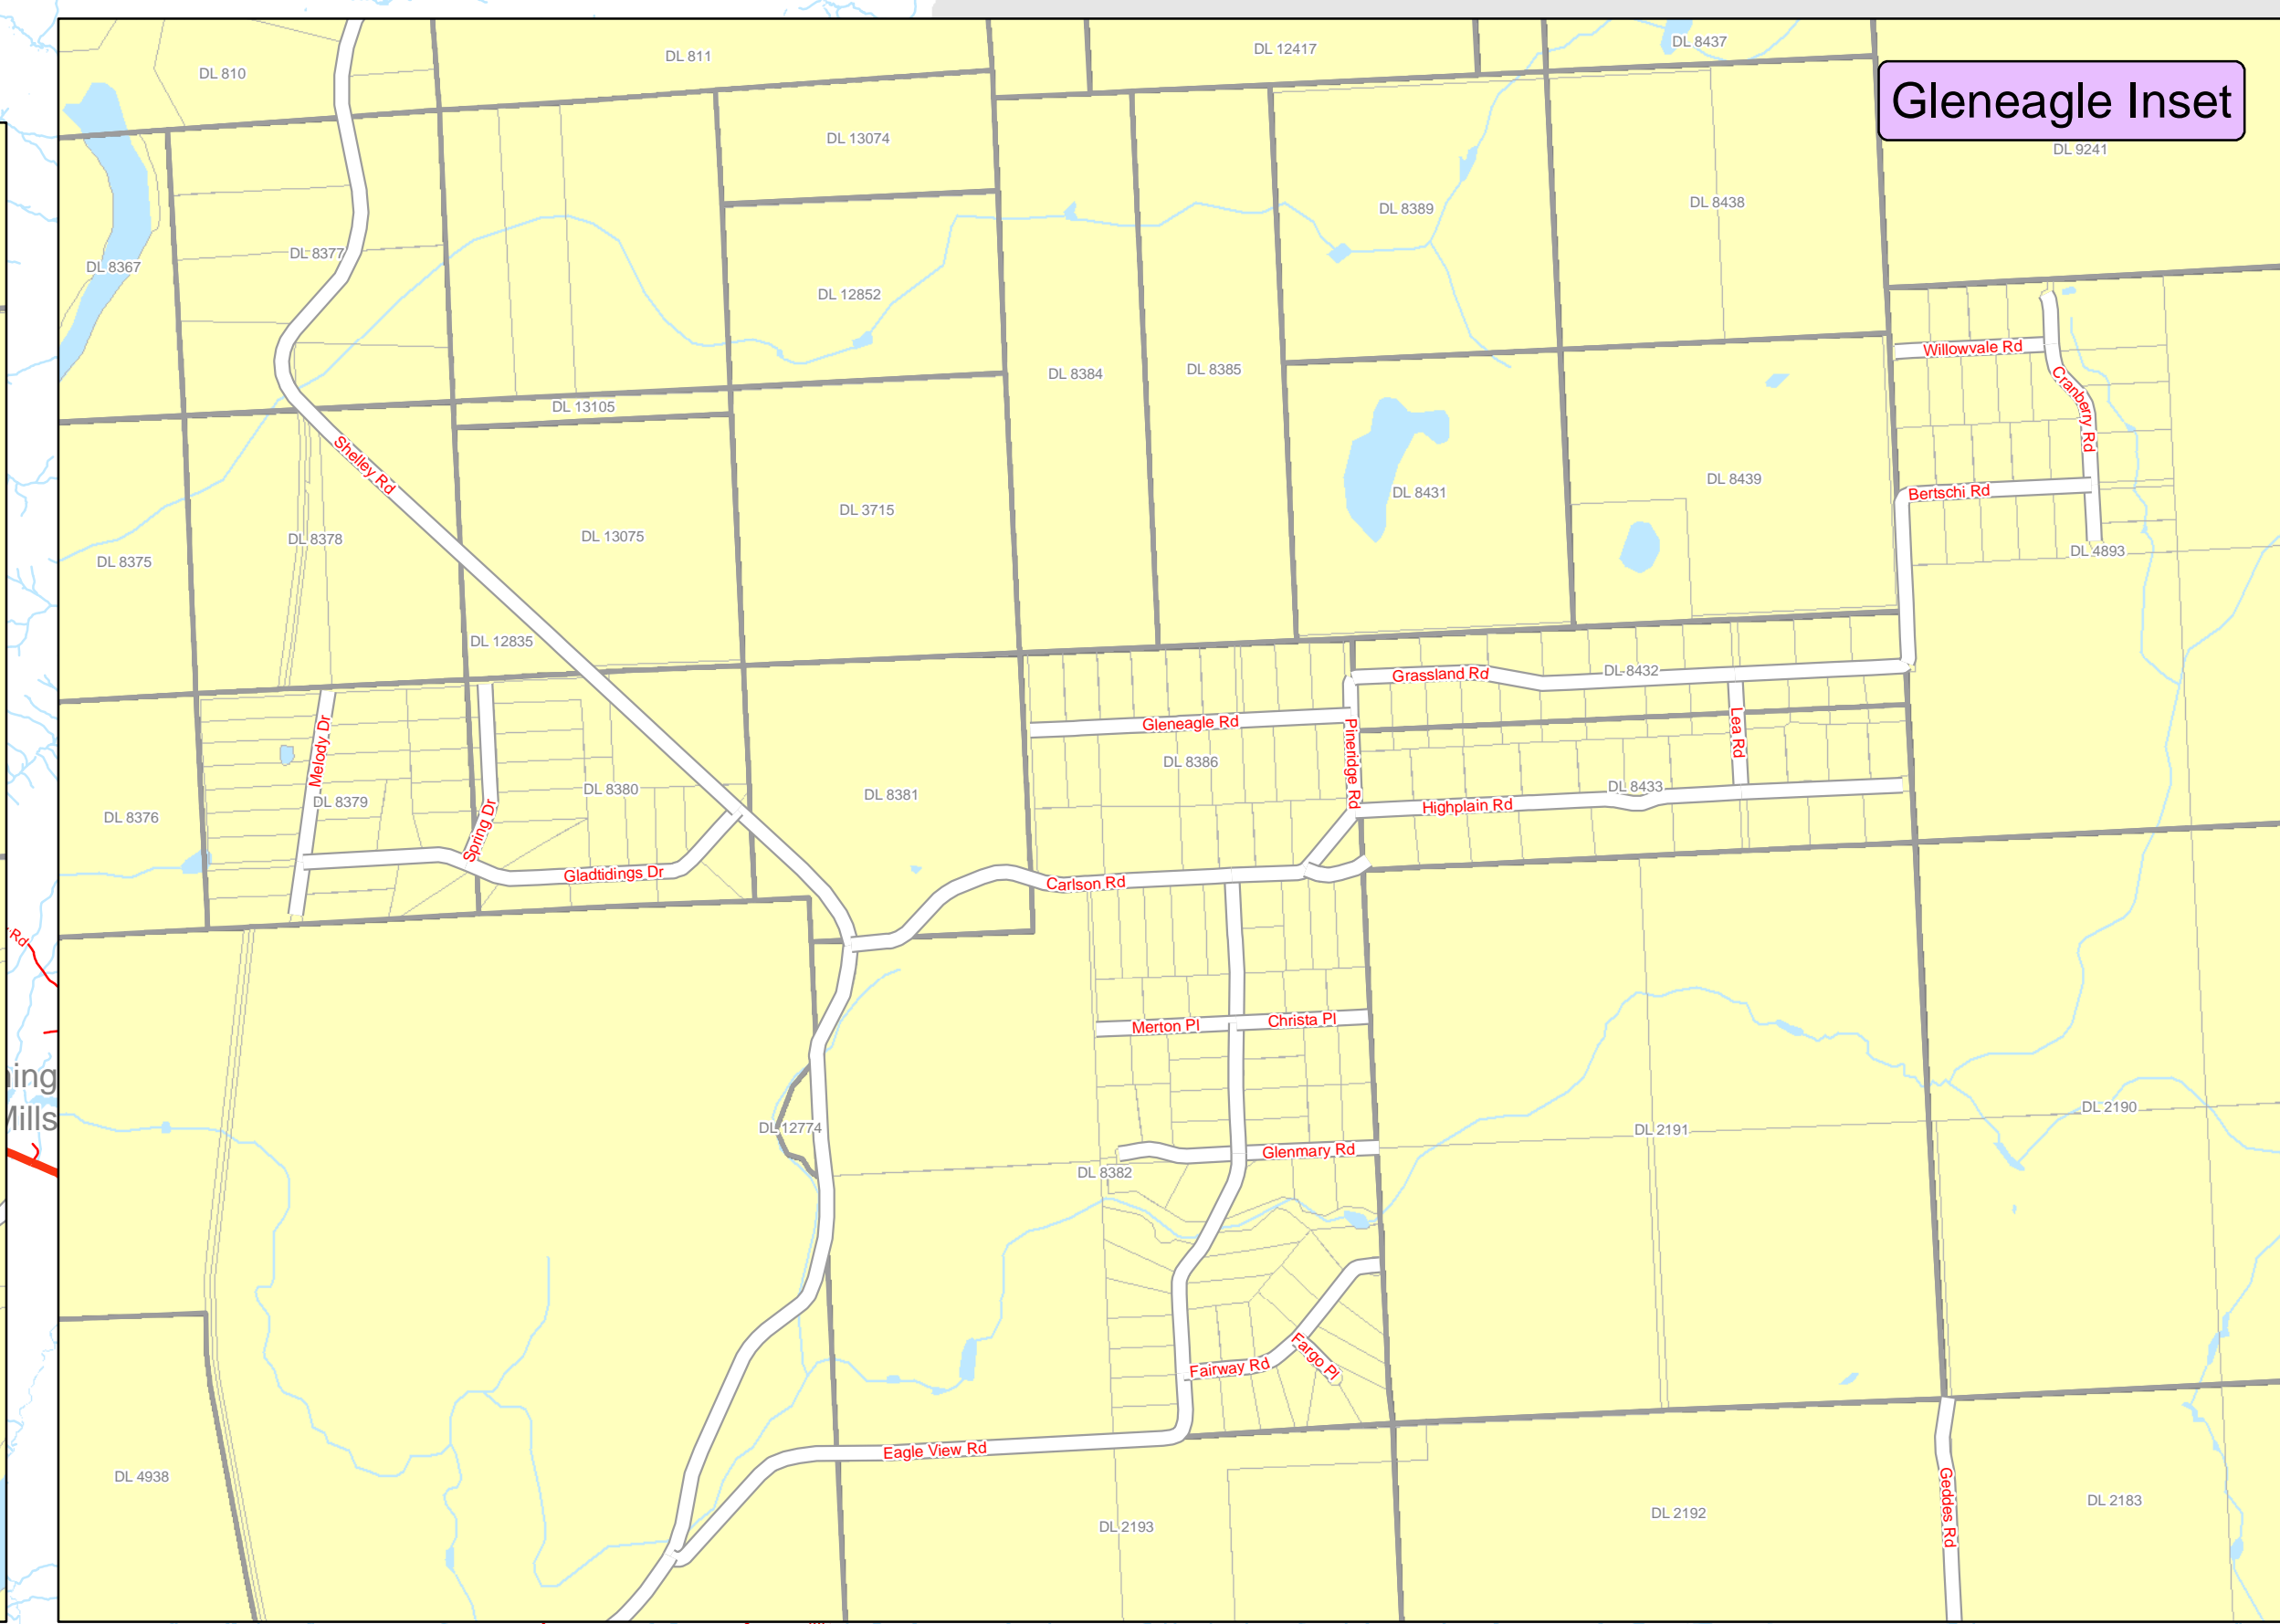

Electoral Area 'F' - Willow River-Upper Fraser

REGIONAL DISTRICT
of Fraser-Fort George

City of Prince George