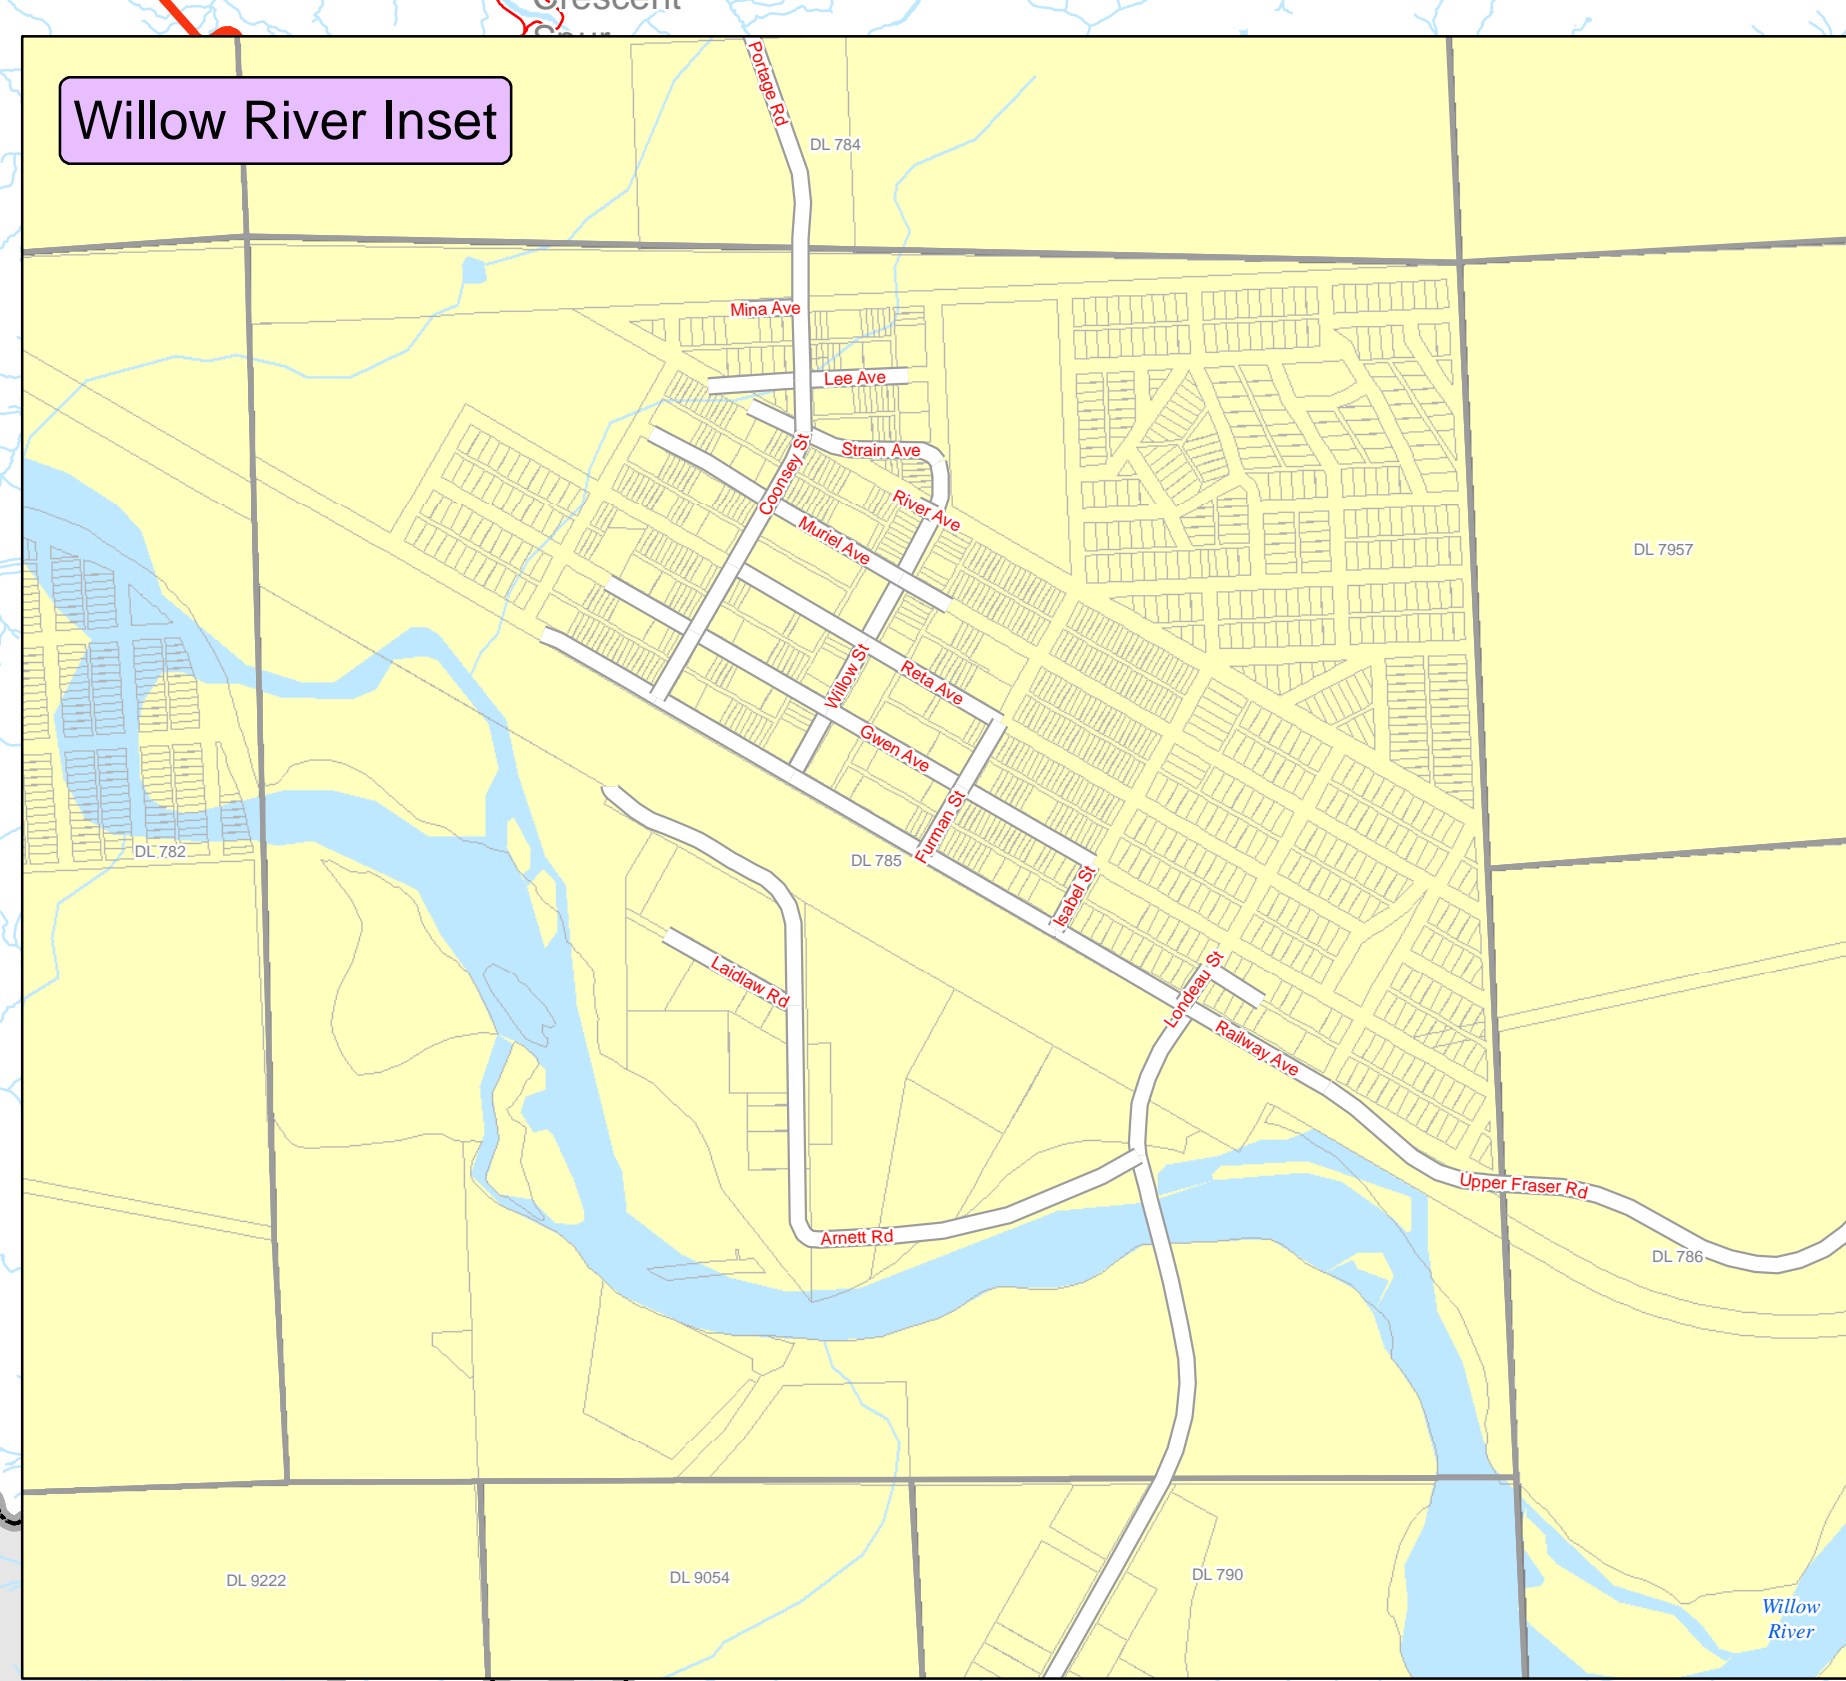

Electoral Area 'F' - Willow River-Upper Fraser

REGIONAL DISTRICT
of Fraser-Fort George

City of Prince George