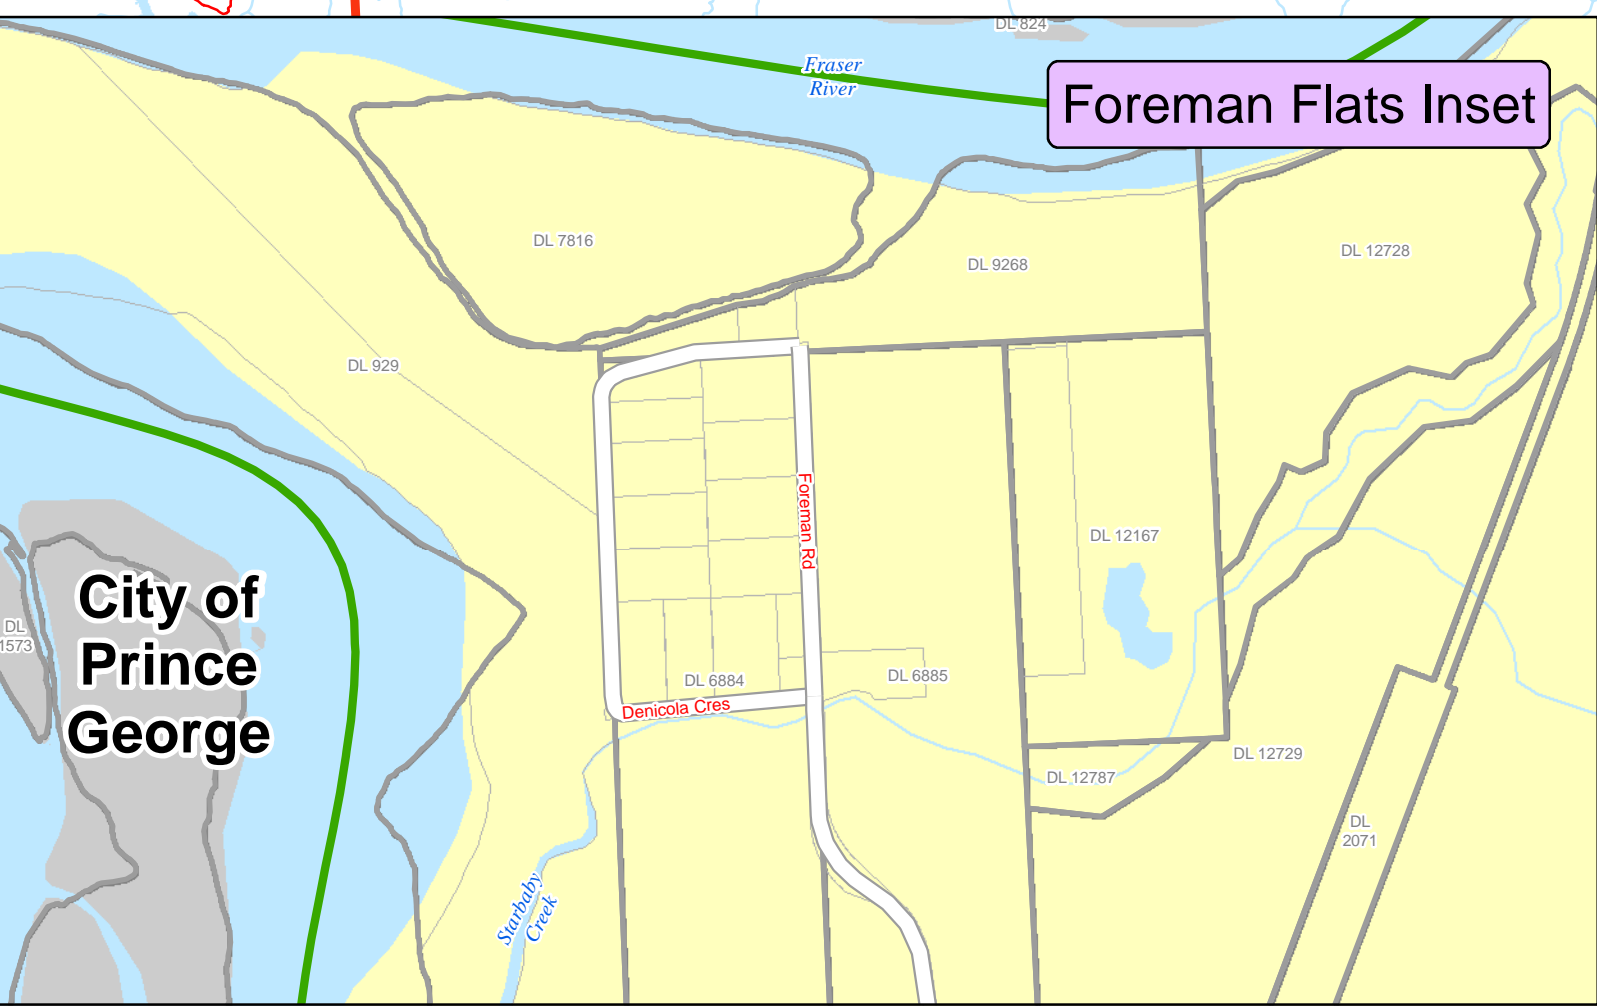

Foreman Flats Inset