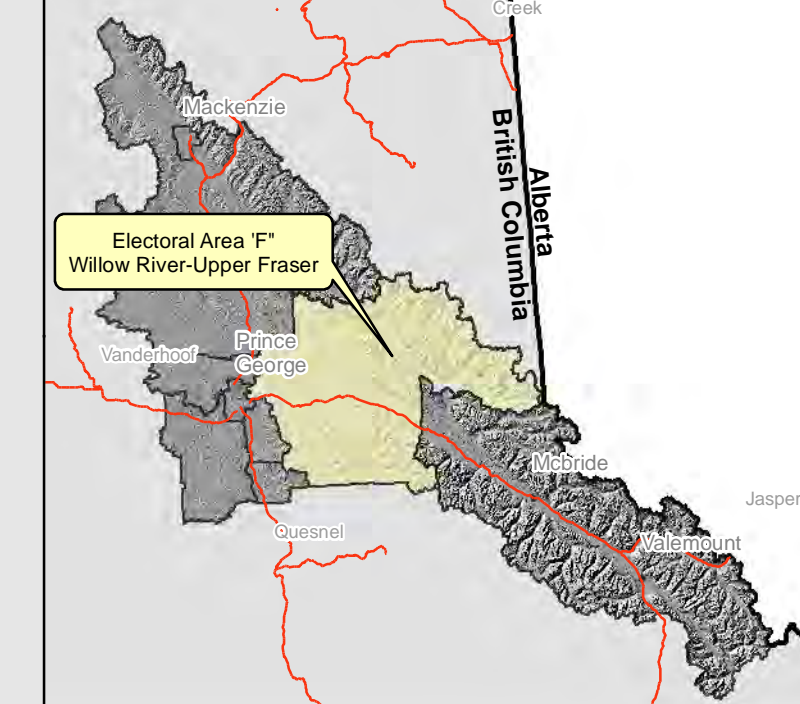

Electoral Area 'F' - Willow River-Upper Fraser

REGIONAL DISTRICT
of Fraser-Fort George