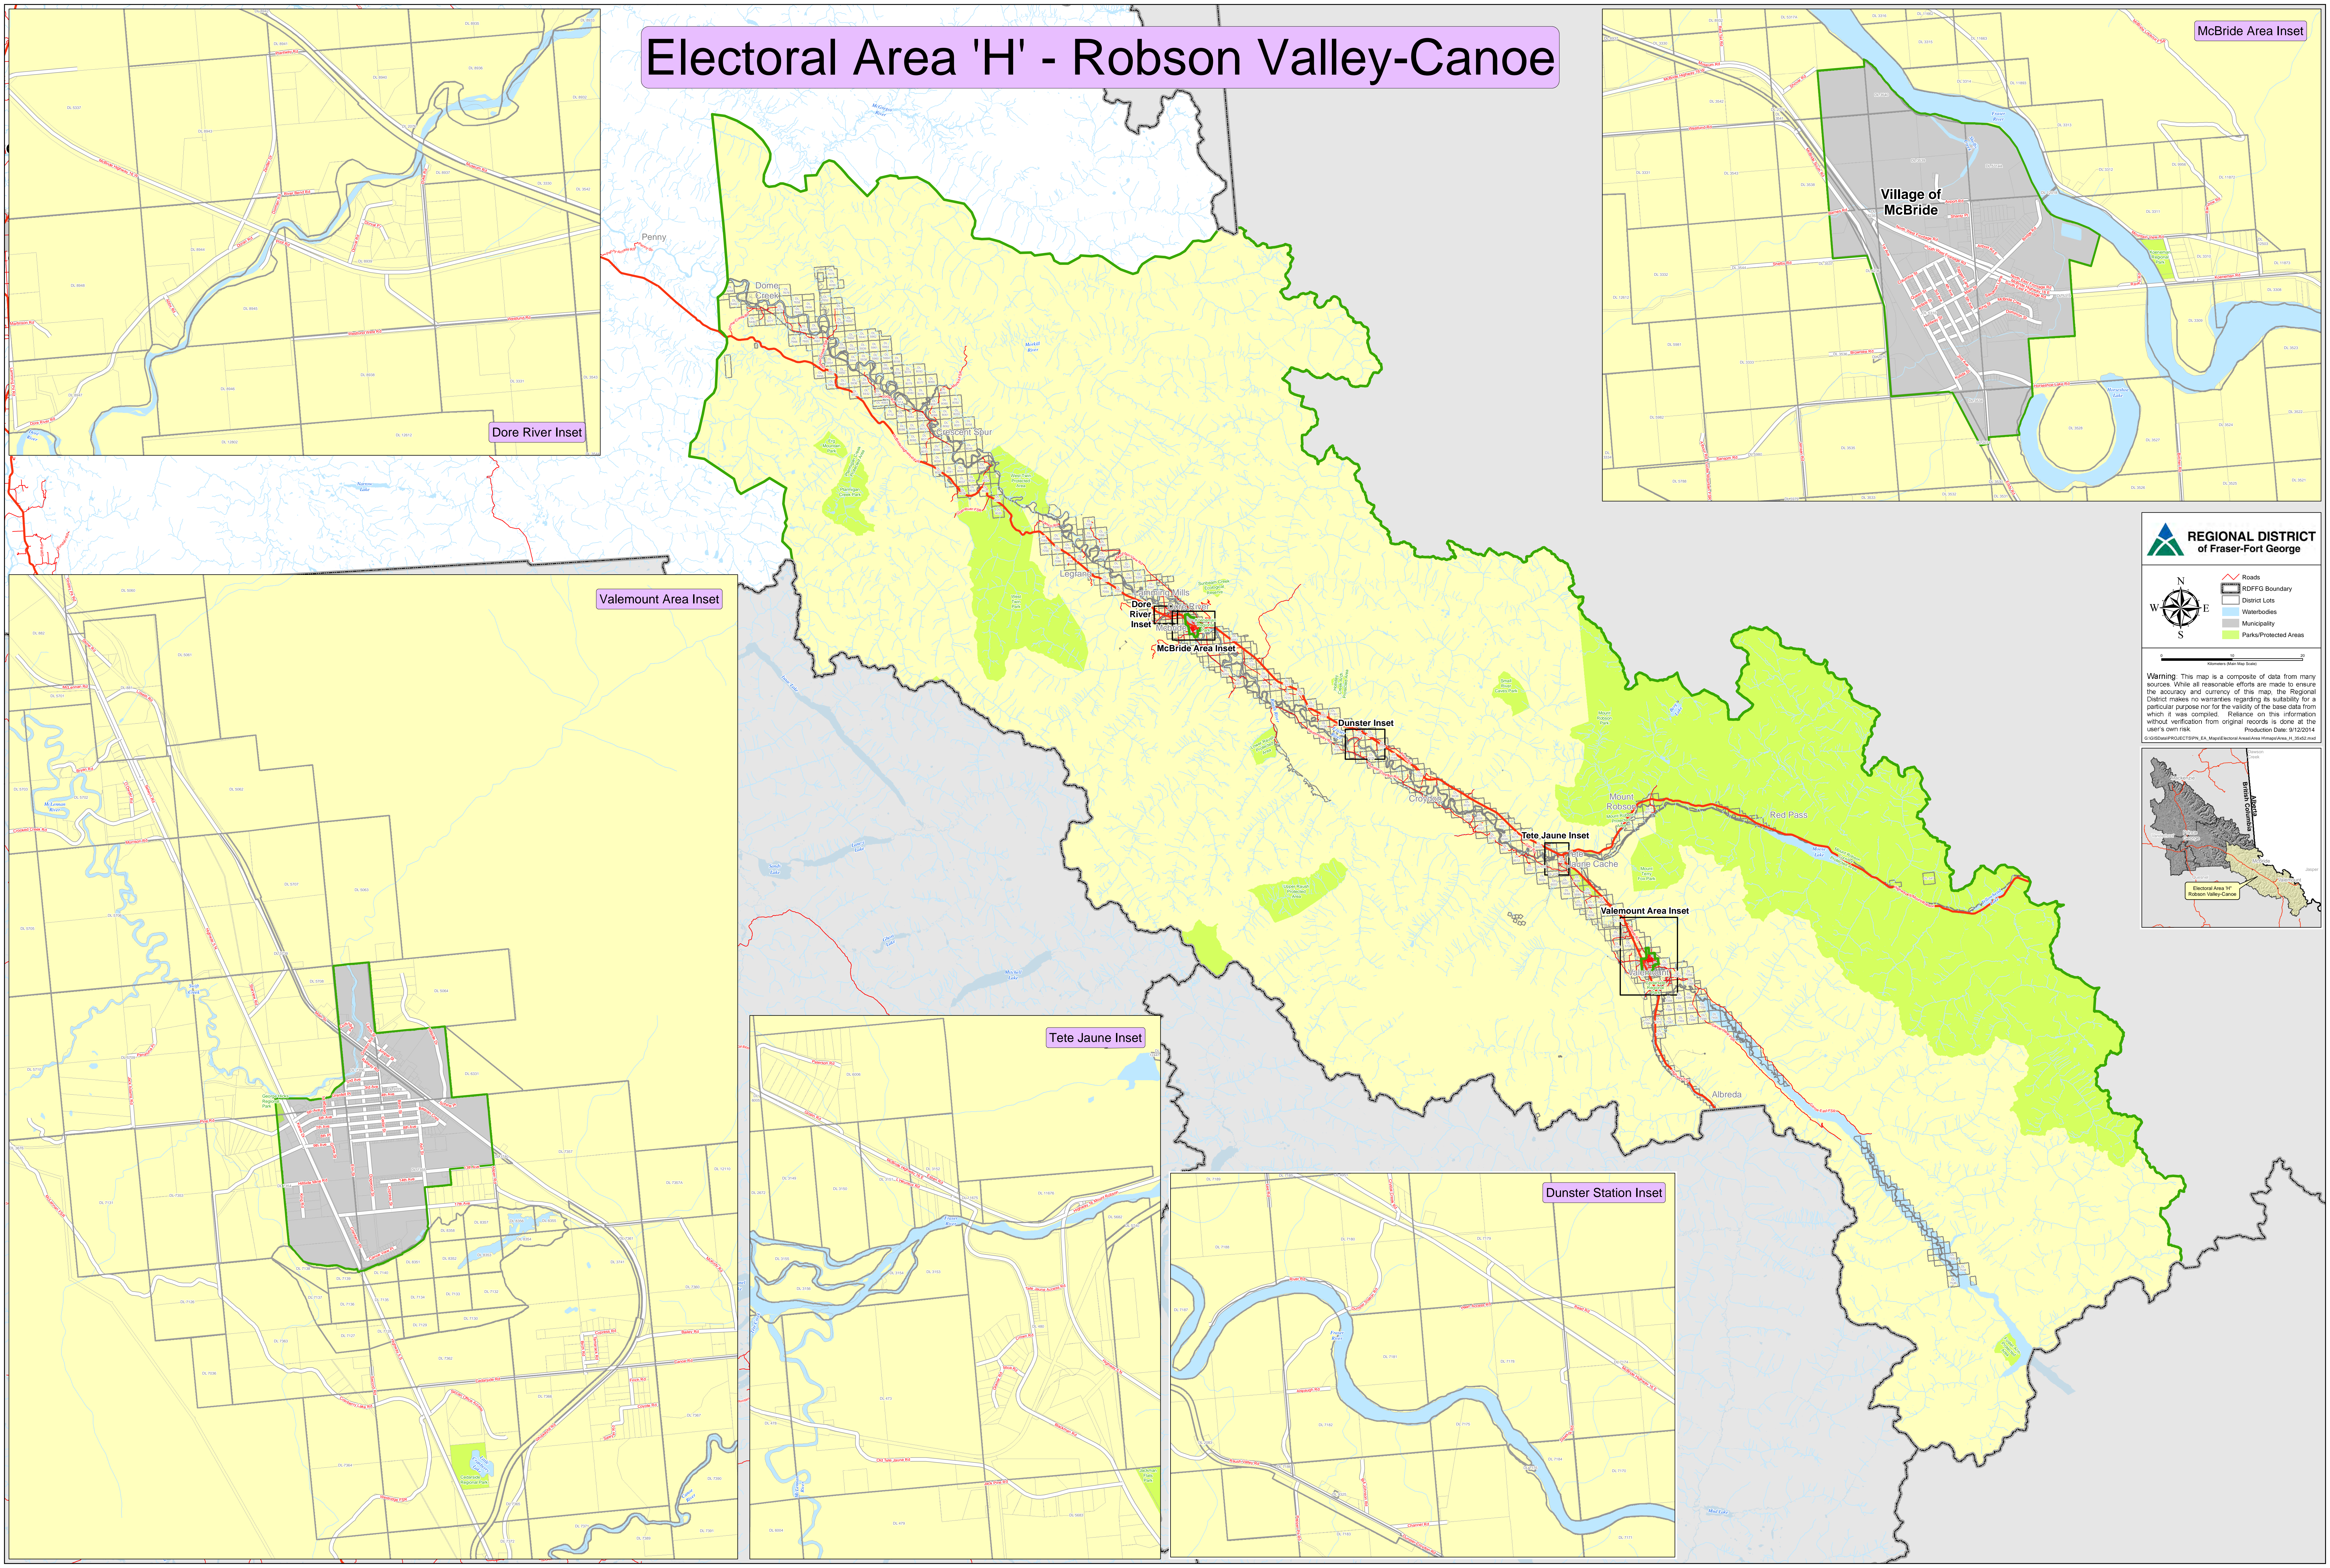

Electoral Area 'H' - Robson Valley-Canoe

Dore River Inset

McBride Area Inset

Valemount Area Inset

Tete Jaune Inset

Dunster Station Inset